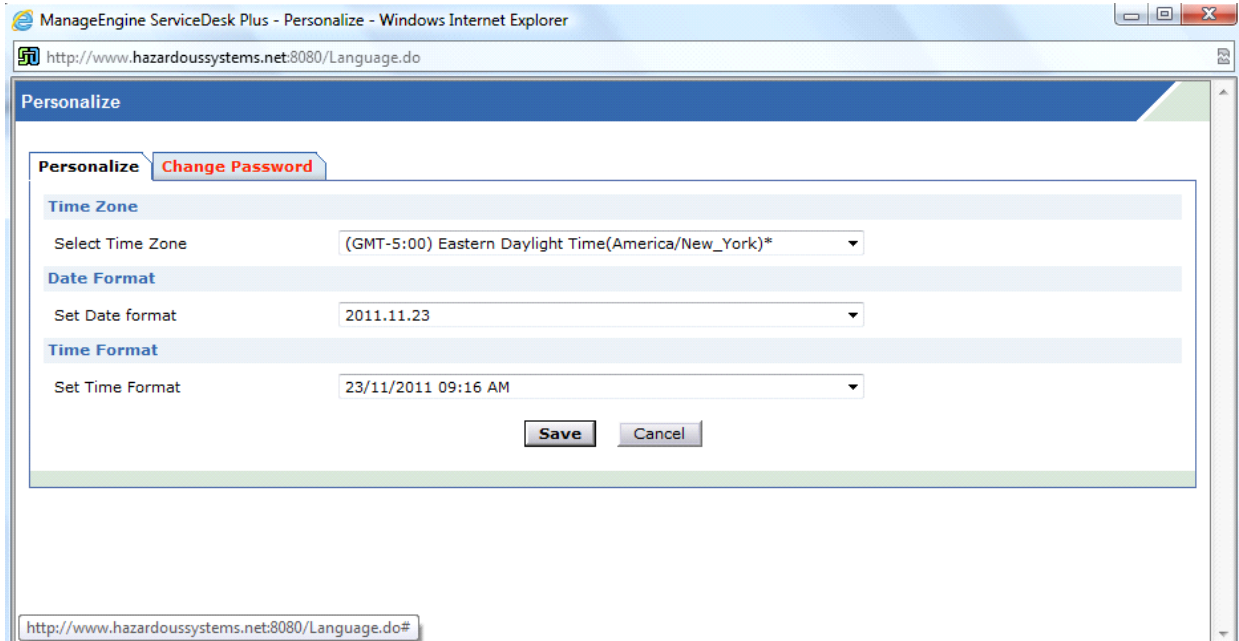

# How To Change your password for the self service portal

Wednesday, November 23, 2011  
9:16 AM

Click the Personalize link in the upper right hand corner of the screen

Click the Change Password

Enter your old password then your new one twice